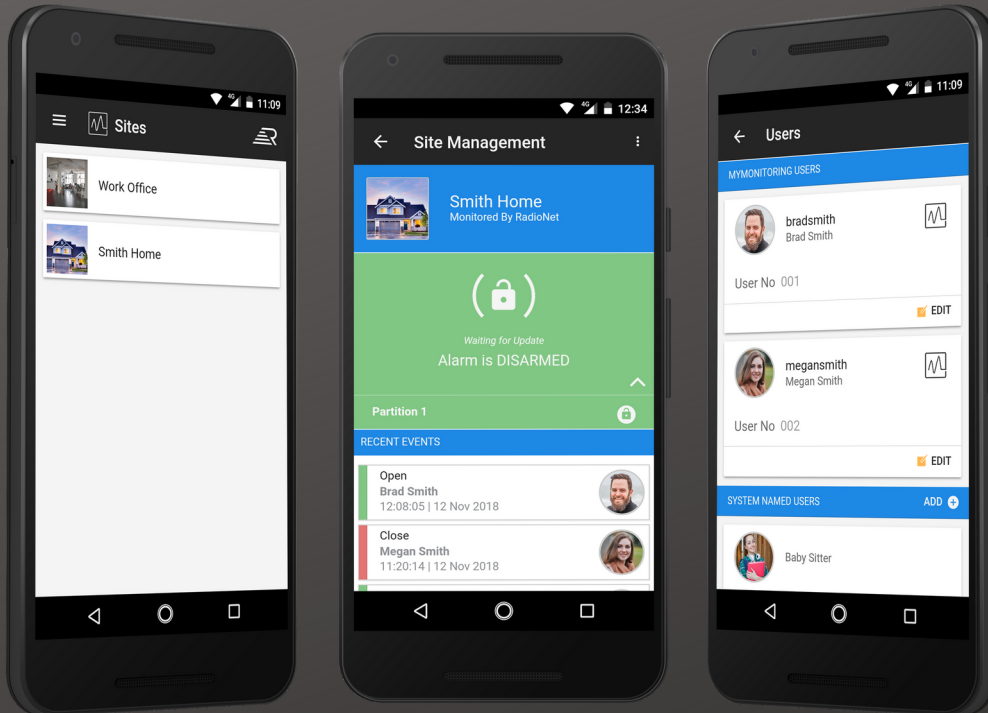

# HINES SECURITY

## WIRELESS ALARM SELF MONITRING

Monitor any currently installed alarm system seamlessly with our Cellular Alarm Self Monitoring Package.

**\$399** inc GST Includes installation of our intelligent cellular unit. + \$100 yearly subscription to the monitoring App.

### Manage Sites

Manage sites and view events.

Identify specific users arming or disarming and other critical information from your alarm system.

### User & Zone Descriptions

Assign custom descriptions and user names to alarm zones and users.